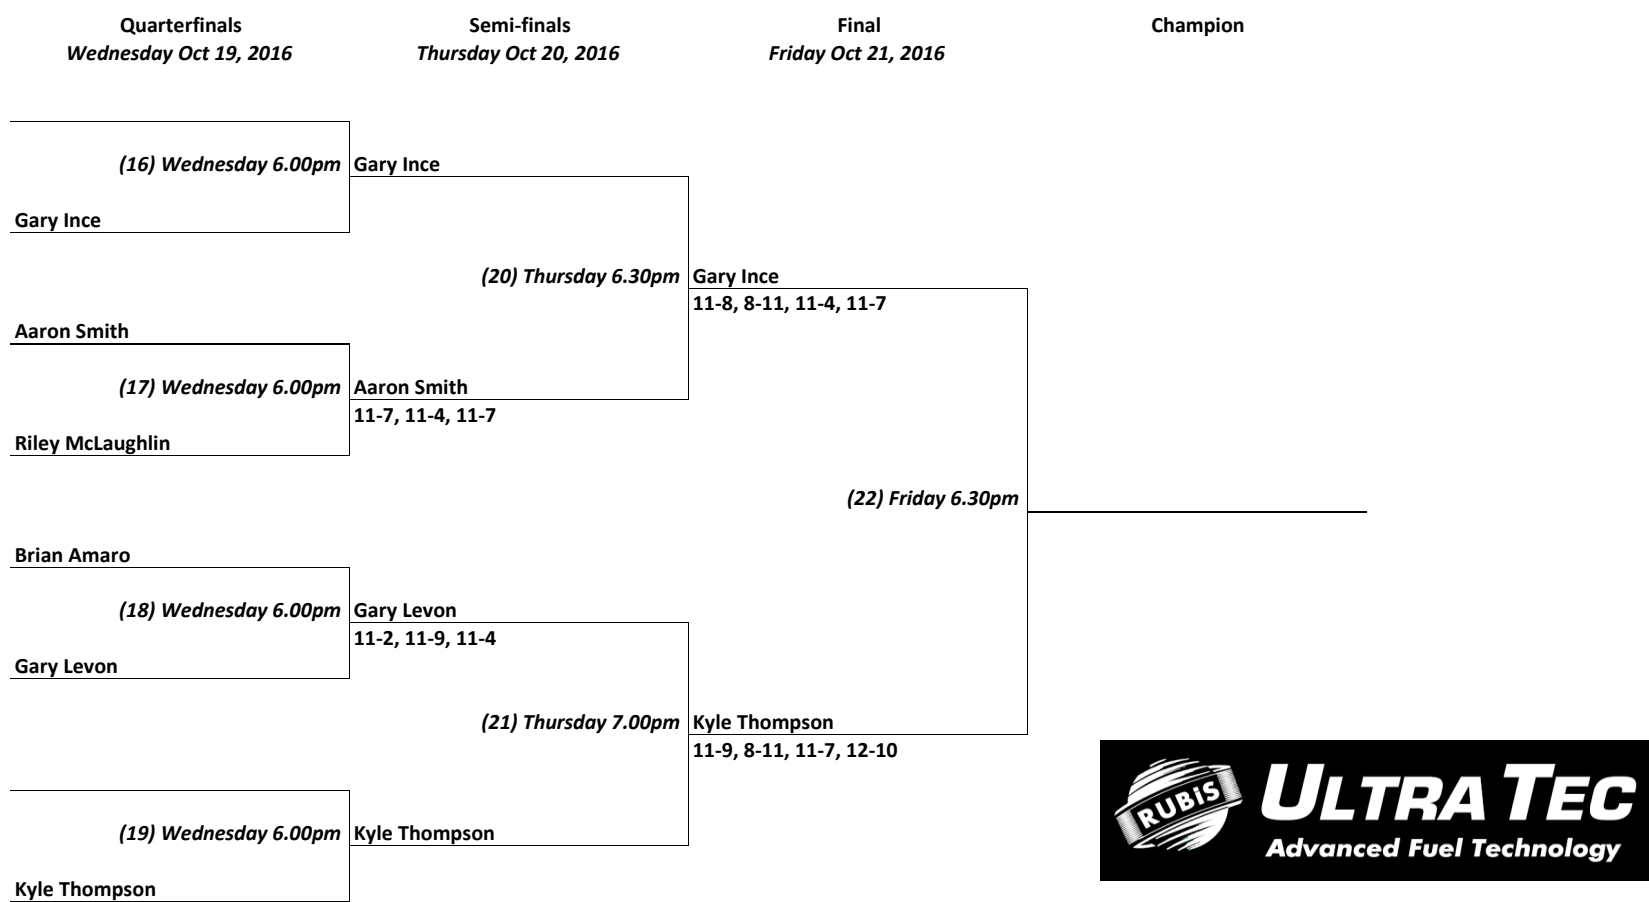

RUBIS Graded Squash Tournament - A Main Draw

RUBIS Graded Squash Tournament - A Division Plate

RUBIS Graded Squash Tournament - B Main Draw

RUBIS Graded Squash Tournament - B Division Plate

RUBIS Graded Squash Tournament - C Main Draw

RUBIS Graded Squash Tournament - C Division Plate

RUBIS Graded Squash Tournament - D Main Draw

RUBIS Graded Squash Tournament - D Division Plate

RUBIS Graded Squash Tournament - E Main Draw

RUBIS Graded Squash Tournament - E Division Plate

RUBIS Graded Squash Tournament - F Main Draw

RUBIS Graded Squash Tournament - F Division Plate

RUBIS Graded Squash Tournament - Junior Main Draw

RUBIS Graded Squash Tournament - Junior Division Plate