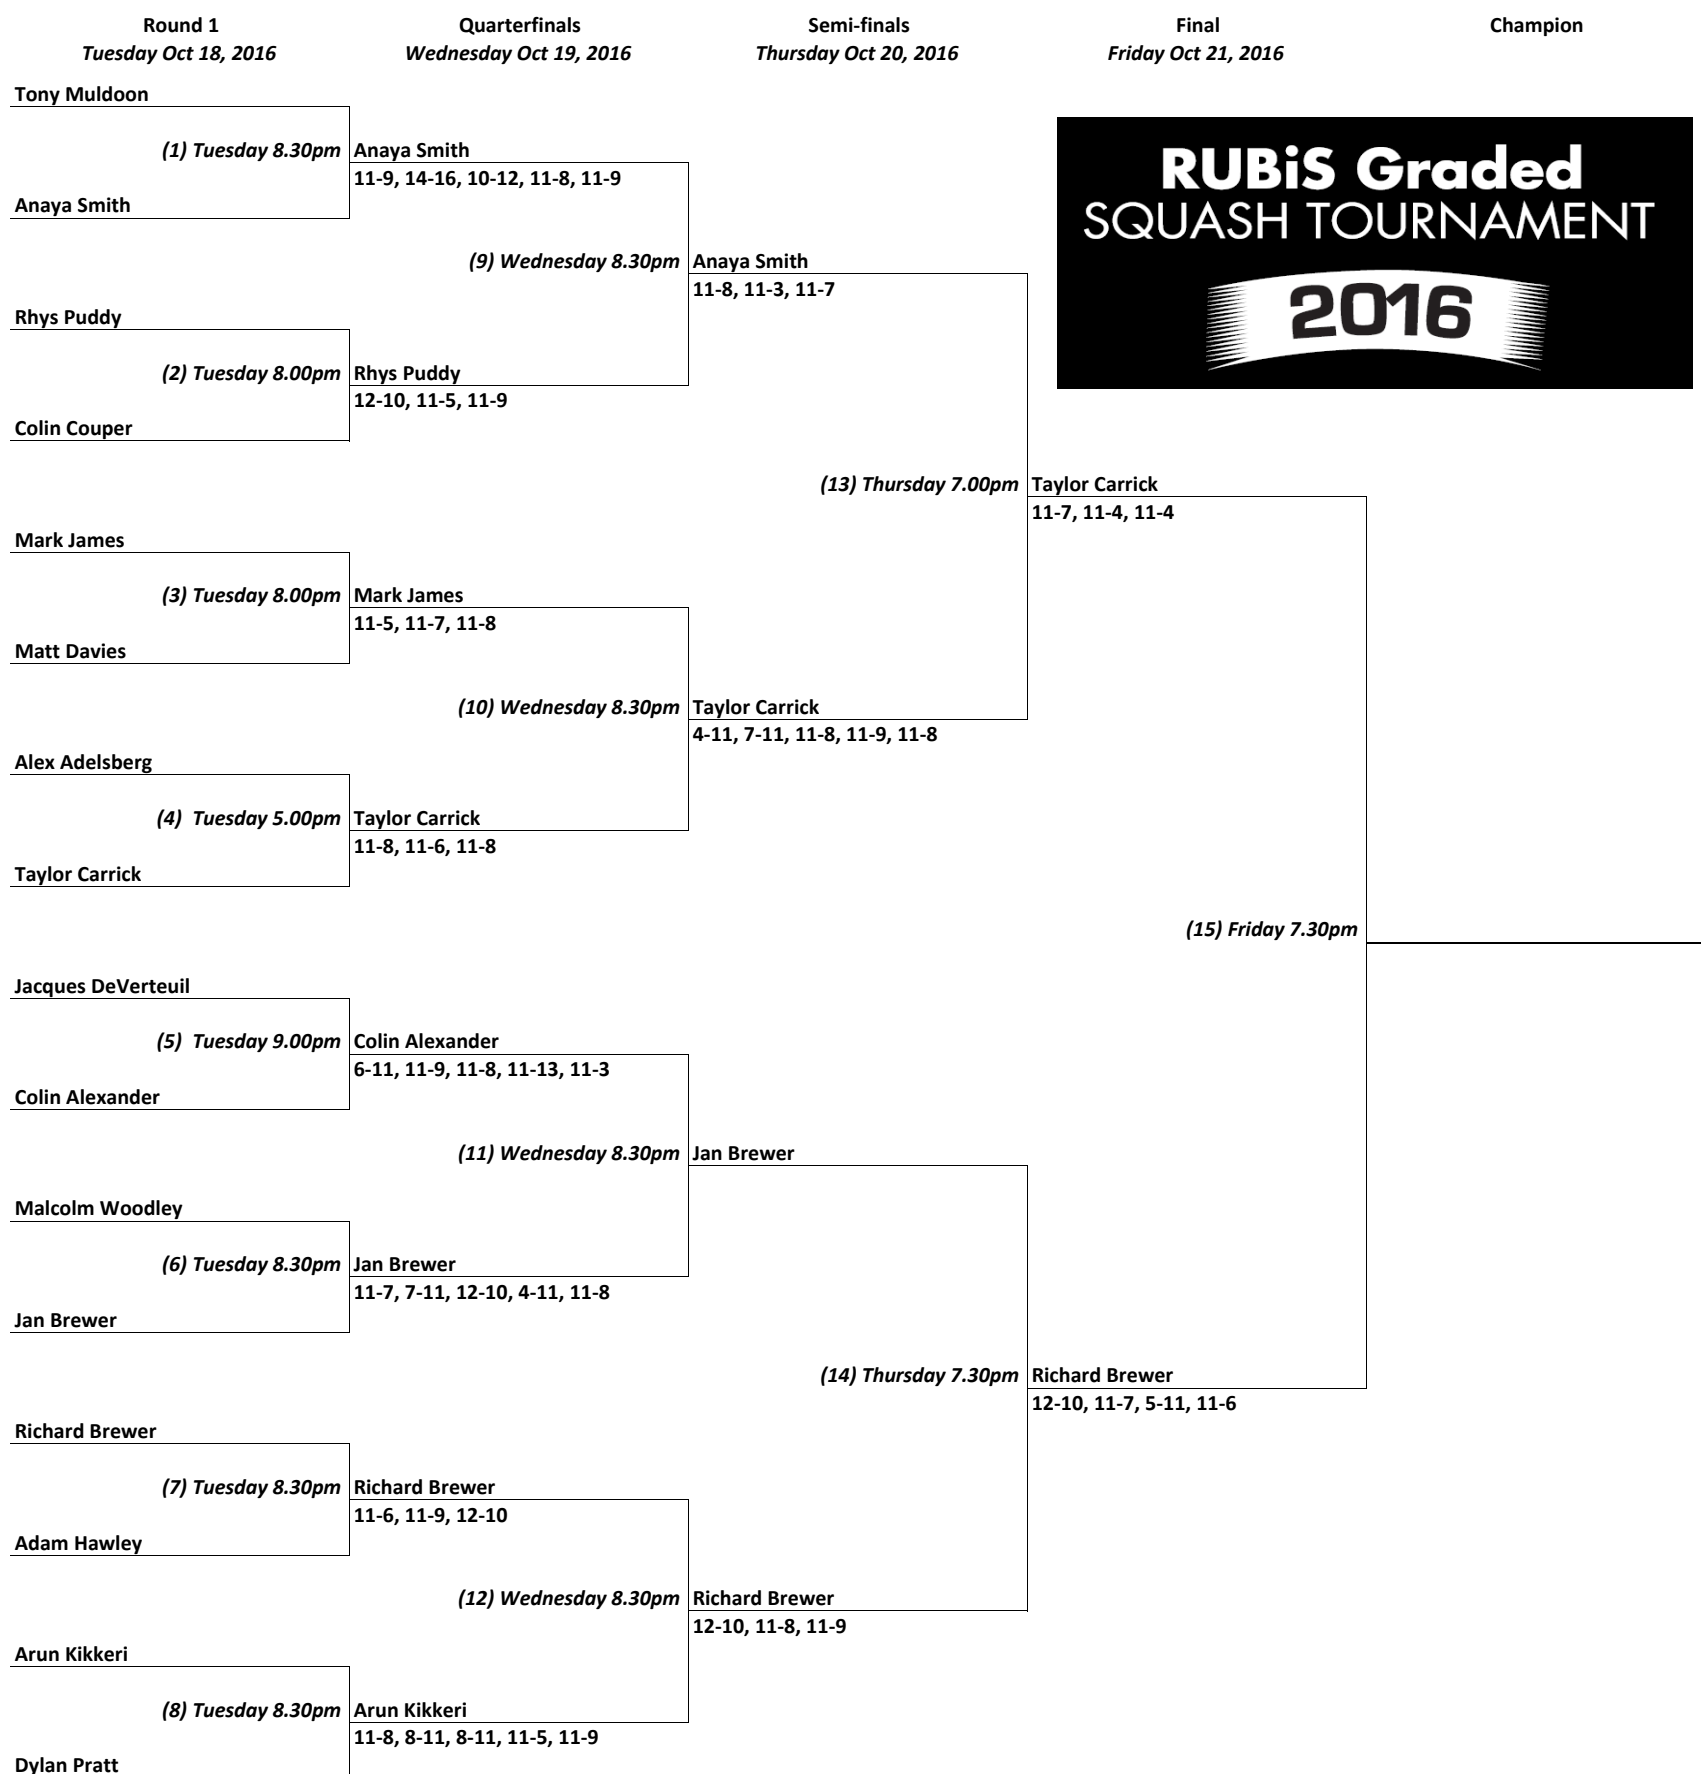

RUBIS Graded Squash Tournament - A Main Draw

RUBIS Graded Squash Tournament - A Division Plate

RUBIS Graded Squash Tournament - B Main Draw

RUBIS Graded Squash Tournament - B Division Plate

RUBIS Graded Squash Tournament - C Main Draw

RUBIS Graded Squash Tournament - C Division Plate

RUBIS Graded Squash Tournament - D Main Draw

RUBIS Graded Squash Tournament - D Division Plate

RUBIS Graded Squash Tournament - E Main Draw

RUBIS Graded Squash Tournament - E Division Plate

RUBIS Graded Squash Tournament - F Main Draw

RUBIS Graded Squash Tournament - F Division Plate

RUBIS Graded Squash Tournament - Junior Main Draw

RUBIS Graded Squash Tournament - Junior Division Plate