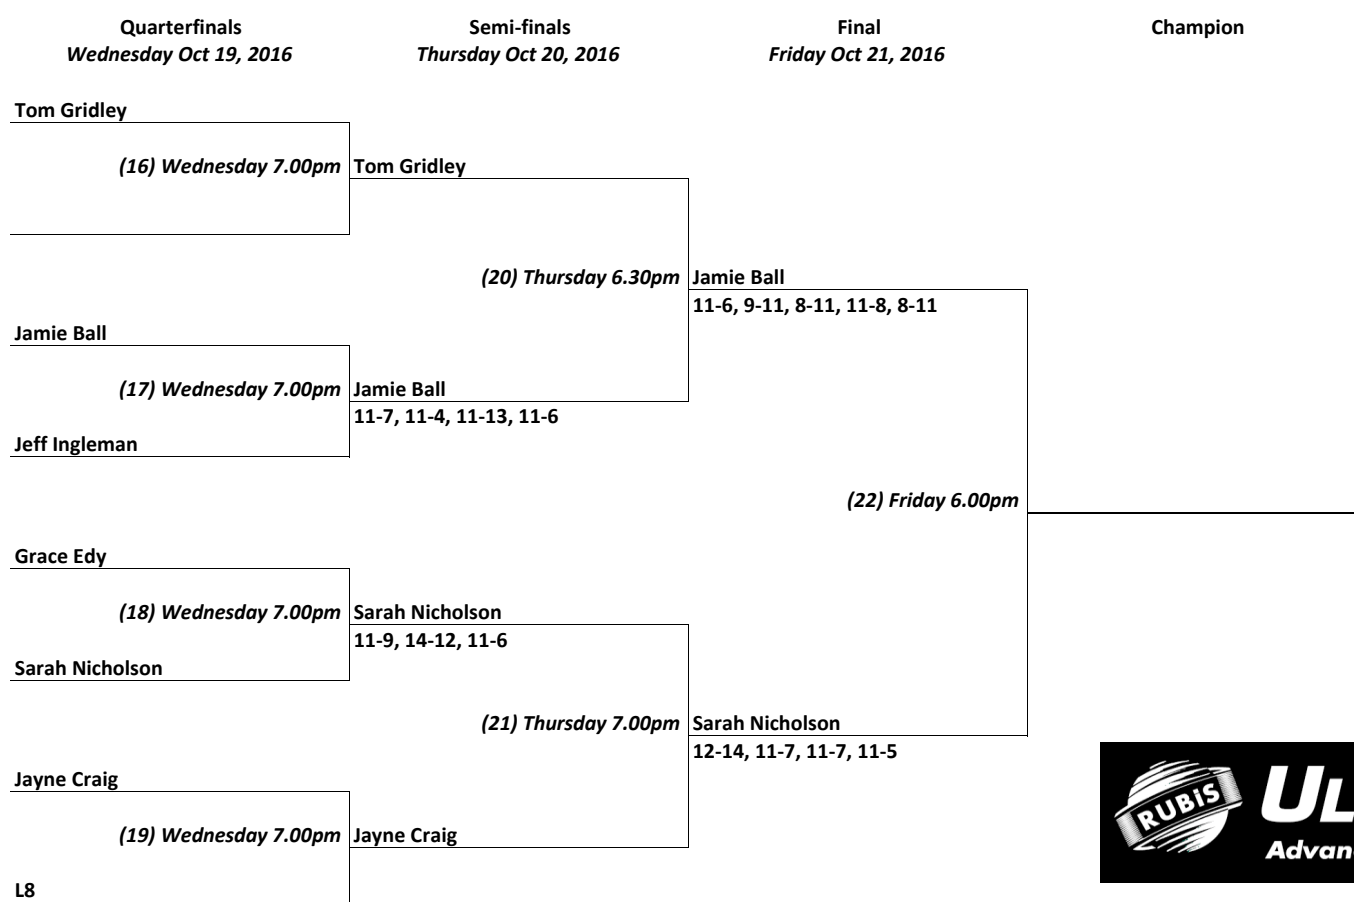

RUBIS Graded Squash Tournament - A Main Draw

RUBIS Graded Squash Tournament - A Division Plate

RUBIS Graded Squash Tournament - B Main Draw

RUBIS Graded Squash Tournament - B Division Plate

RUBIS Graded Squash Tournament - C Main Draw

RUBIS Graded Squash Tournament - C Division Plate

RUBIS Graded Squash Tournament - D Main Draw

RUBIS Graded Squash Tournament - D Division Plate

RUBIS Graded Squash Tournament - E Main Draw

RUBIS Graded Squash Tournament - E Division Plate

RUBIS Graded Squash Tournament - F Main Draw

RUBIS Graded Squash Tournament - F Division Plate

RUBIS Graded Squash Tournament - Junior Main Draw

RUBIS Graded Squash Tournament - Junior Division Plate