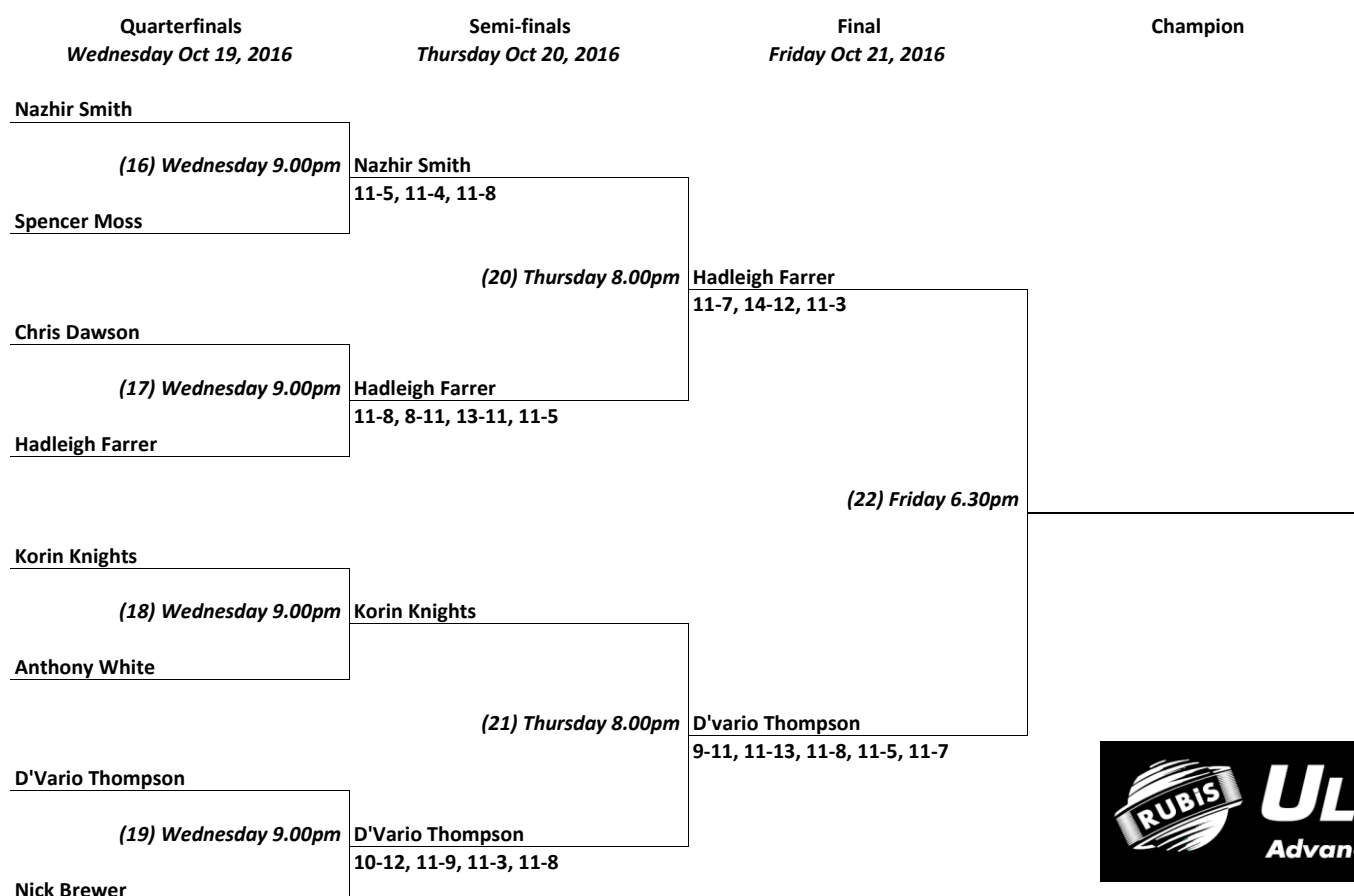

RUBIS Graded Squash Tournament - A Main Draw

RUBIS Graded Squash Tournament - A Division Plate

RUBIS Graded Squash Tournament - B Main Draw

RUBIS Graded Squash Tournament - B Division Plate

RUBIS Graded Squash Tournament - C Main Draw

RUBIS Graded Squash Tournament - C Division Plate

RUBIS Graded Squash Tournament - D Main Draw

RUBIS Graded Squash Tournament - D Division Plate

RUBIS Graded Squash Tournament - E Main Draw

RUBIS Graded Squash Tournament - E Division Plate

RUBIS Graded Squash Tournament - F Main Draw

RUBIS Graded Squash Tournament - F Division Plate

RUBIS Graded Squash Tournament - Junior Main Draw

RUBIS Graded Squash Tournament - Junior Division Plate