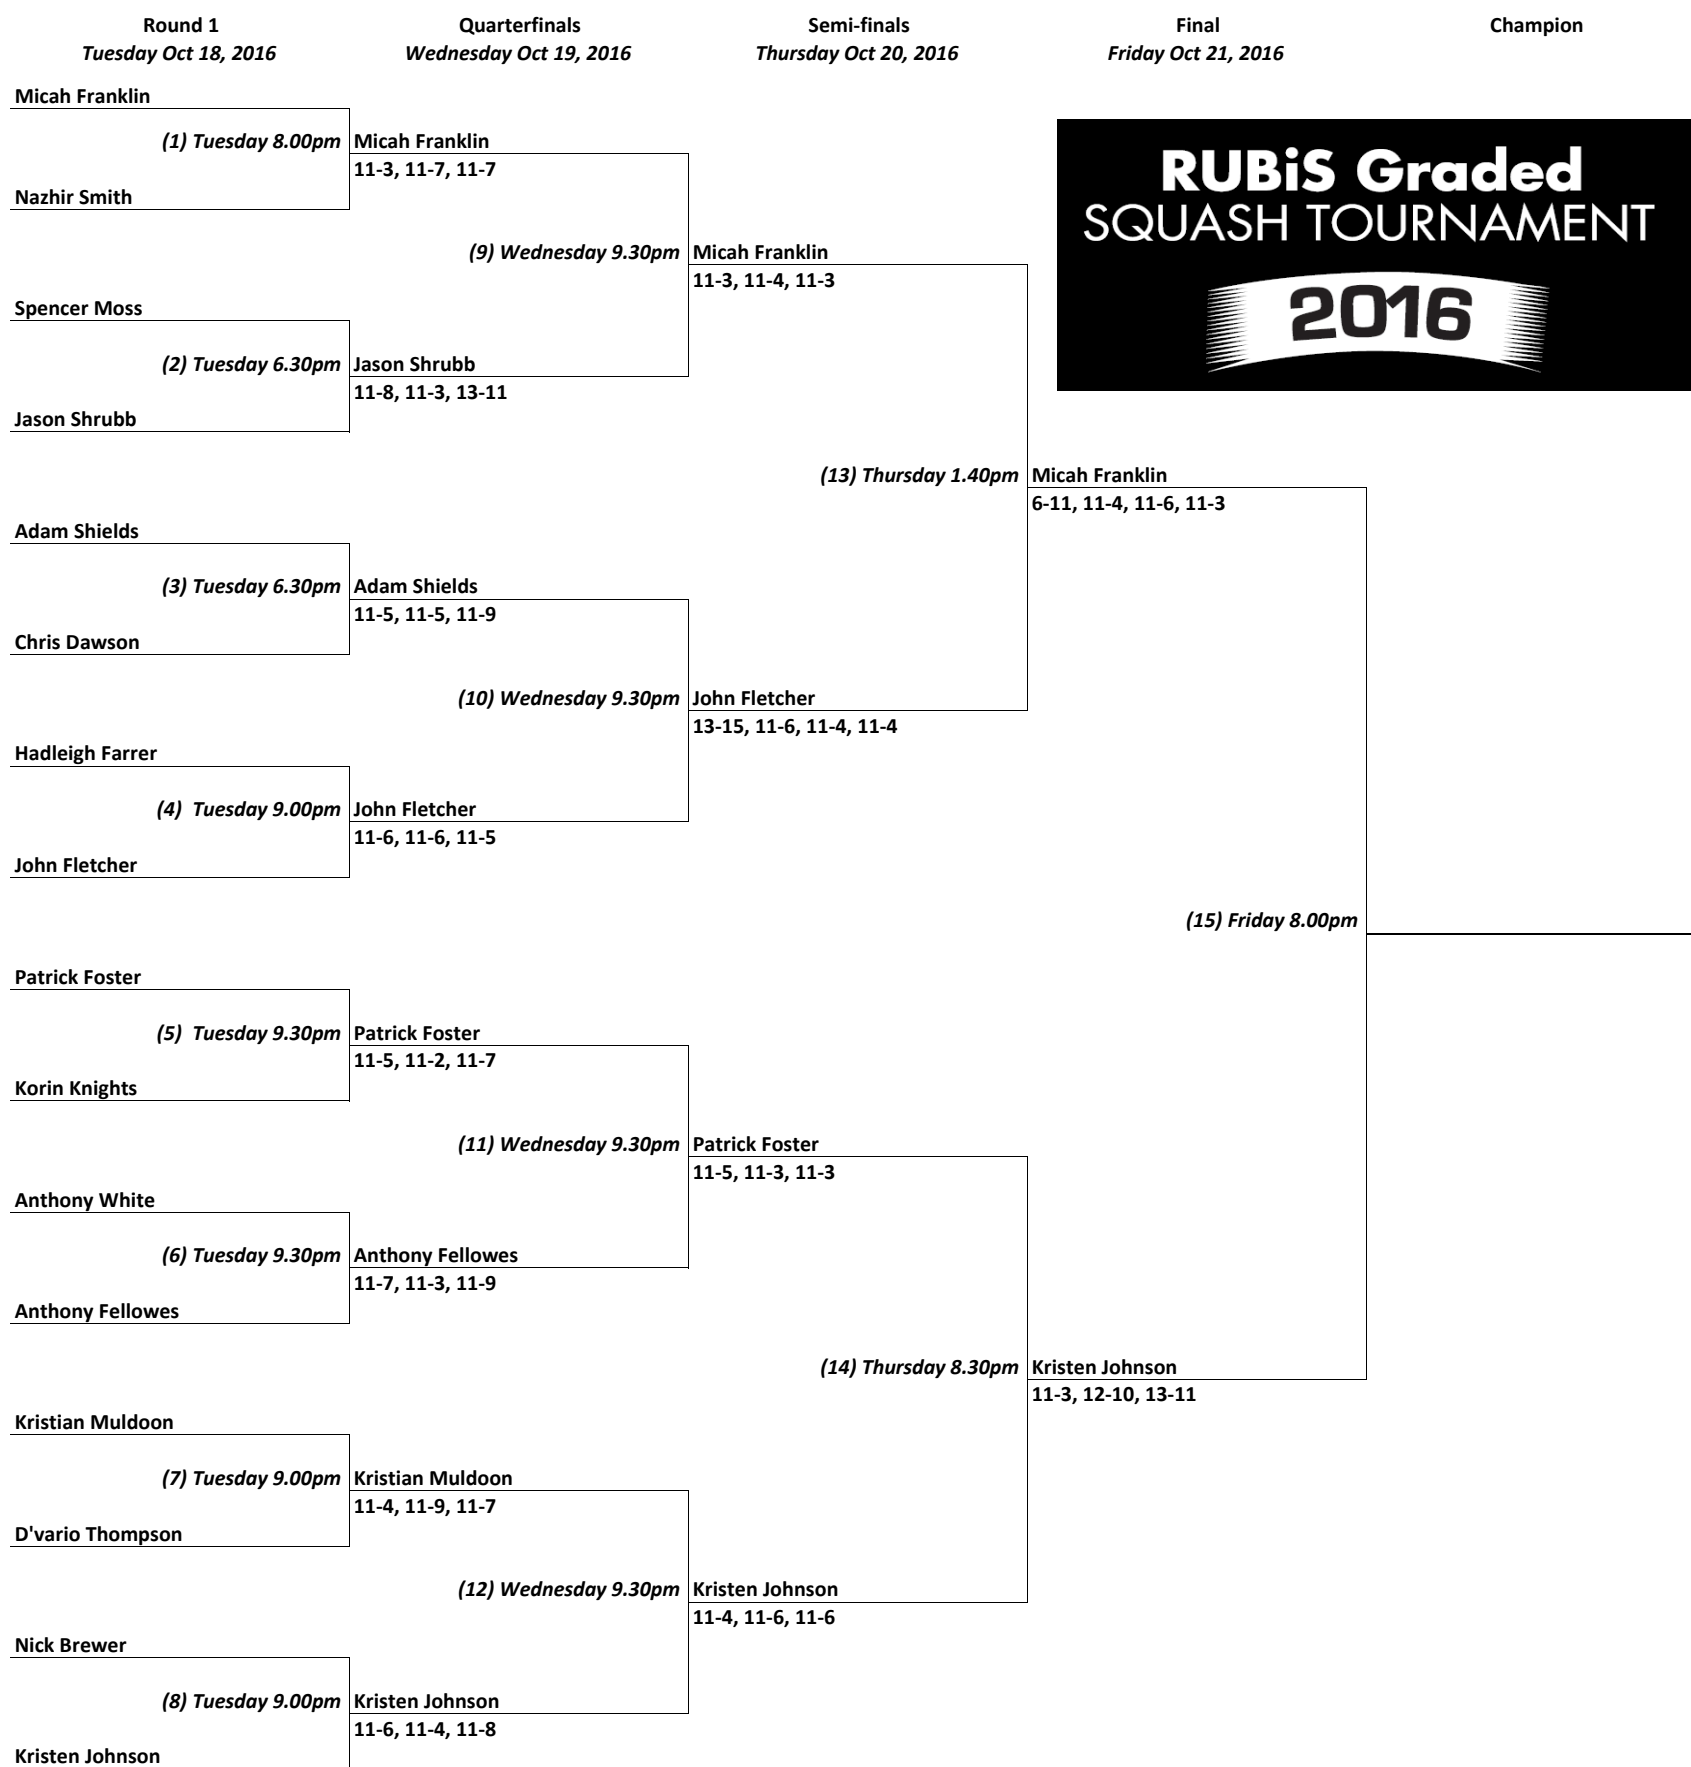

RUBIS Graded Squash Tournament - A Main Draw

RUBIS Graded Squash Tournament - A Division Plate

RUBIS Graded Squash Tournament - B Main Draw

RUBIS Graded Squash Tournament - B Division Plate

RUBIS Graded Squash Tournament - C Main Draw

RUBIS Graded Squash Tournament - C Division Plate

RUBIS Graded Squash Tournament - D Main Draw

RUBIS Graded Squash Tournament - D Division Plate

RUBIS Graded Squash Tournament - E Main Draw

RUBIS Graded Squash Tournament - E Division Plate

RUBIS Graded Squash Tournament - F Main Draw

RUBIS Graded Squash Tournament - F Division Plate

RUBIS Graded Squash Tournament - Junior Main Draw

RUBIS Graded Squash Tournament - Junior Division Plate