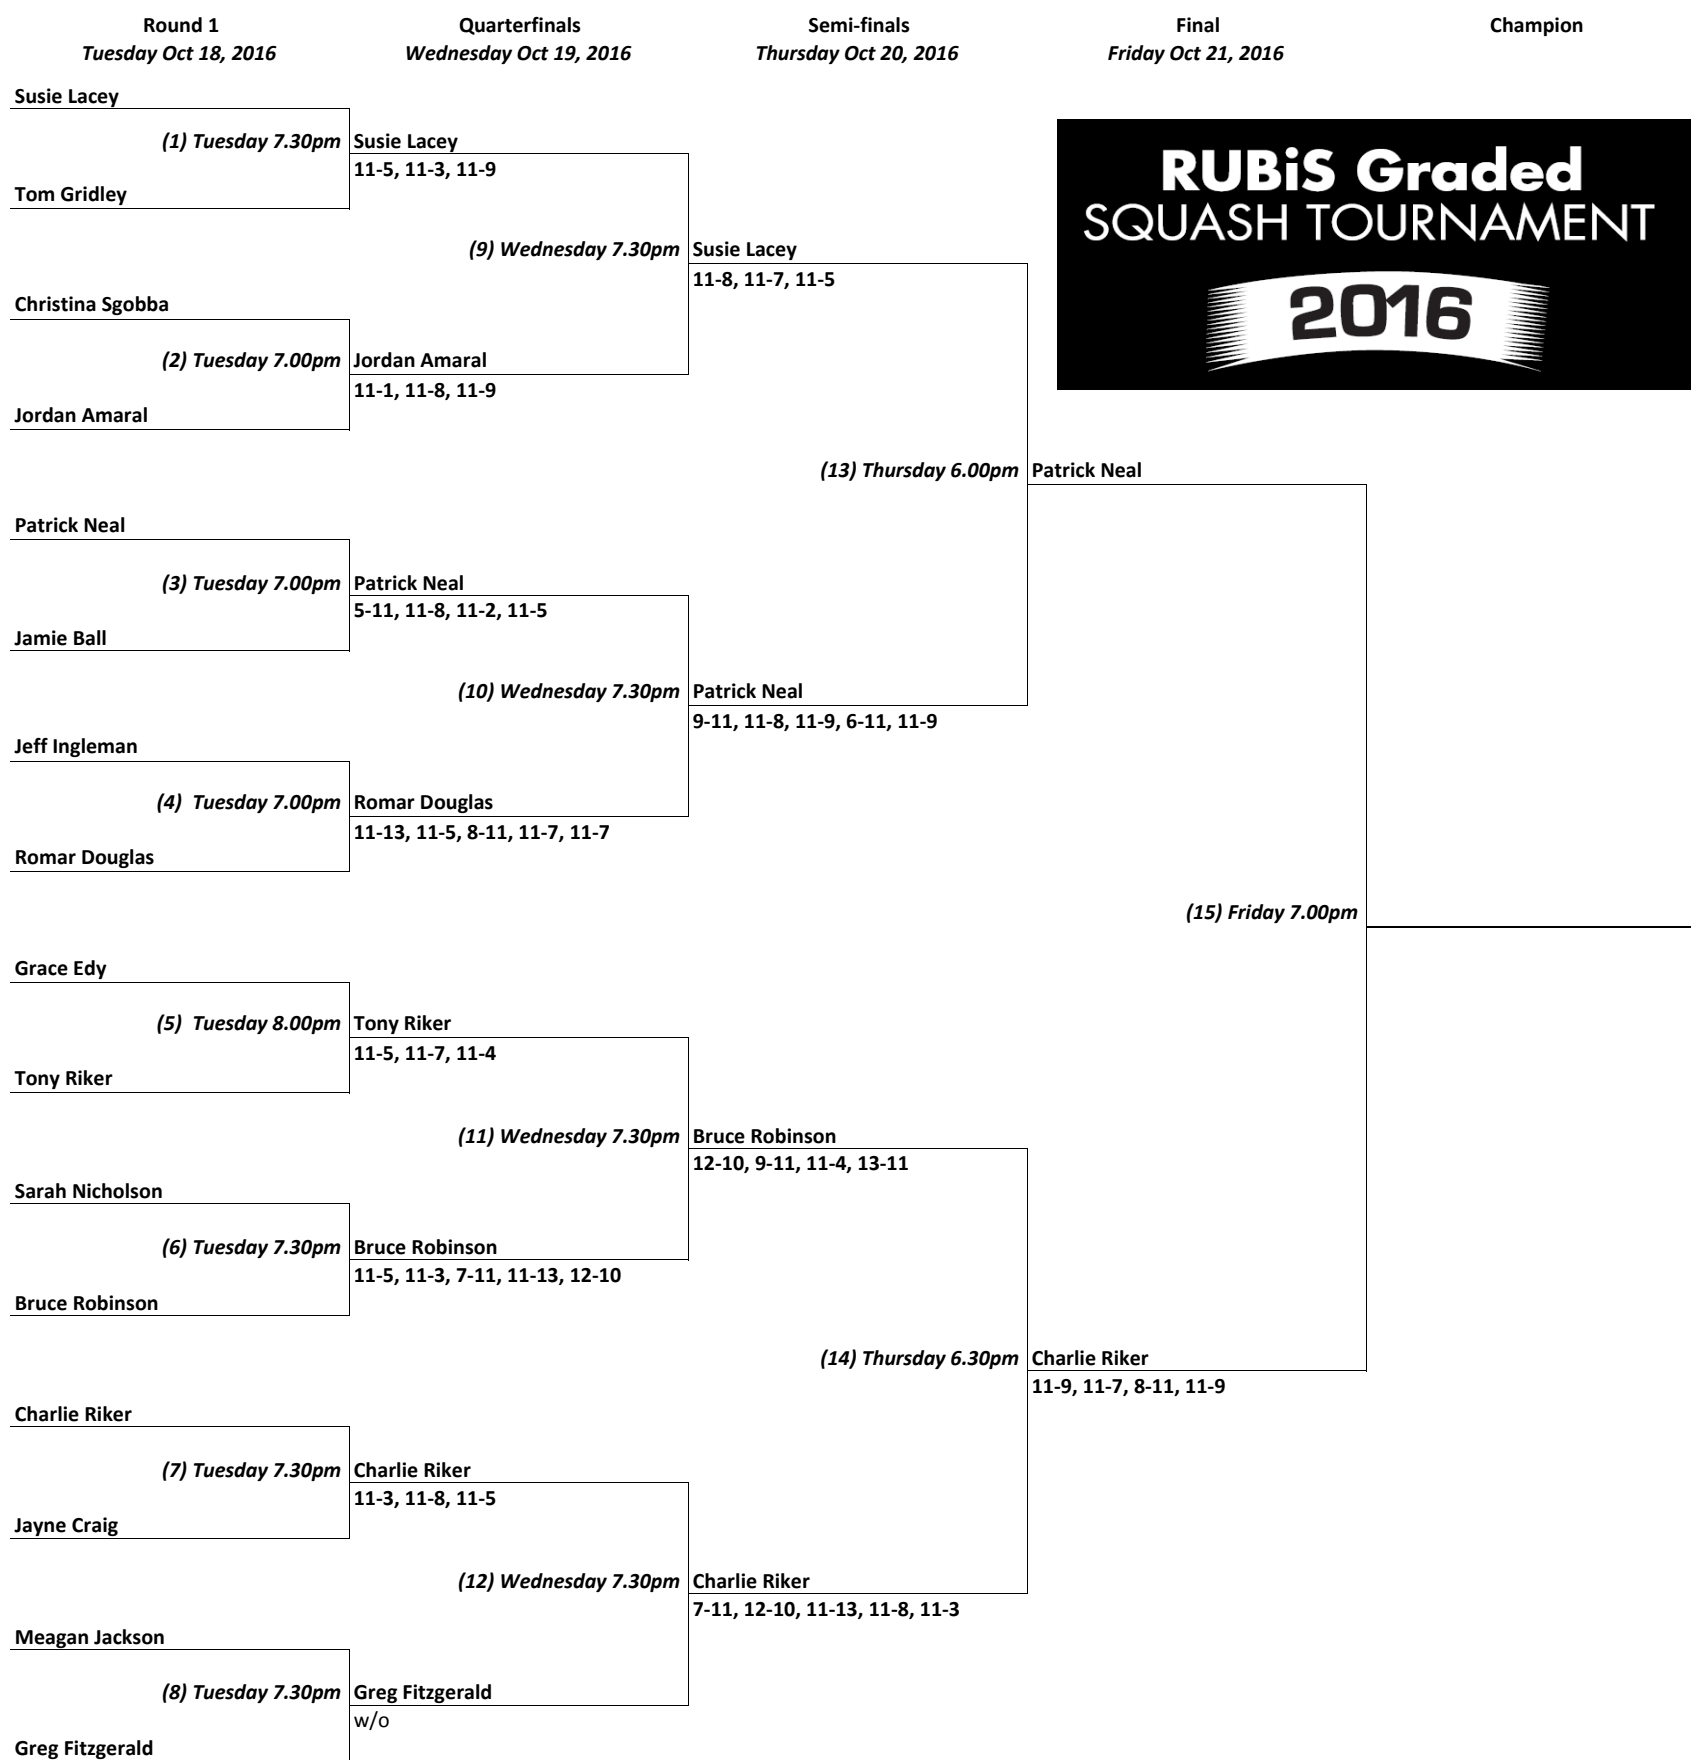

RUBIS Graded Squash Tournament - A Main Draw

RUBIS Graded Squash Tournament - A Division Plate

RUBIS Graded Squash Tournament - B Main Draw

RUBIS Graded Squash Tournament - B Division Plate

RUBIS Graded Squash Tournament - C Main Draw

RUBIS Graded Squash Tournament - C Division Plate

RUBIS Graded Squash Tournament - D Main Draw

RUBIS Graded Squash Tournament - D Division Plate

RUBIS Graded Squash Tournament - E Main Draw

RUBIS Graded Squash Tournament - E Division Plate

RUBIS Graded Squash Tournament - F Main Draw

RUBIS Graded Squash Tournament - F Division Plate

RUBIS Graded Squash Tournament - Junior Main Draw

RUBIS Graded Squash Tournament - Junior Division Plate