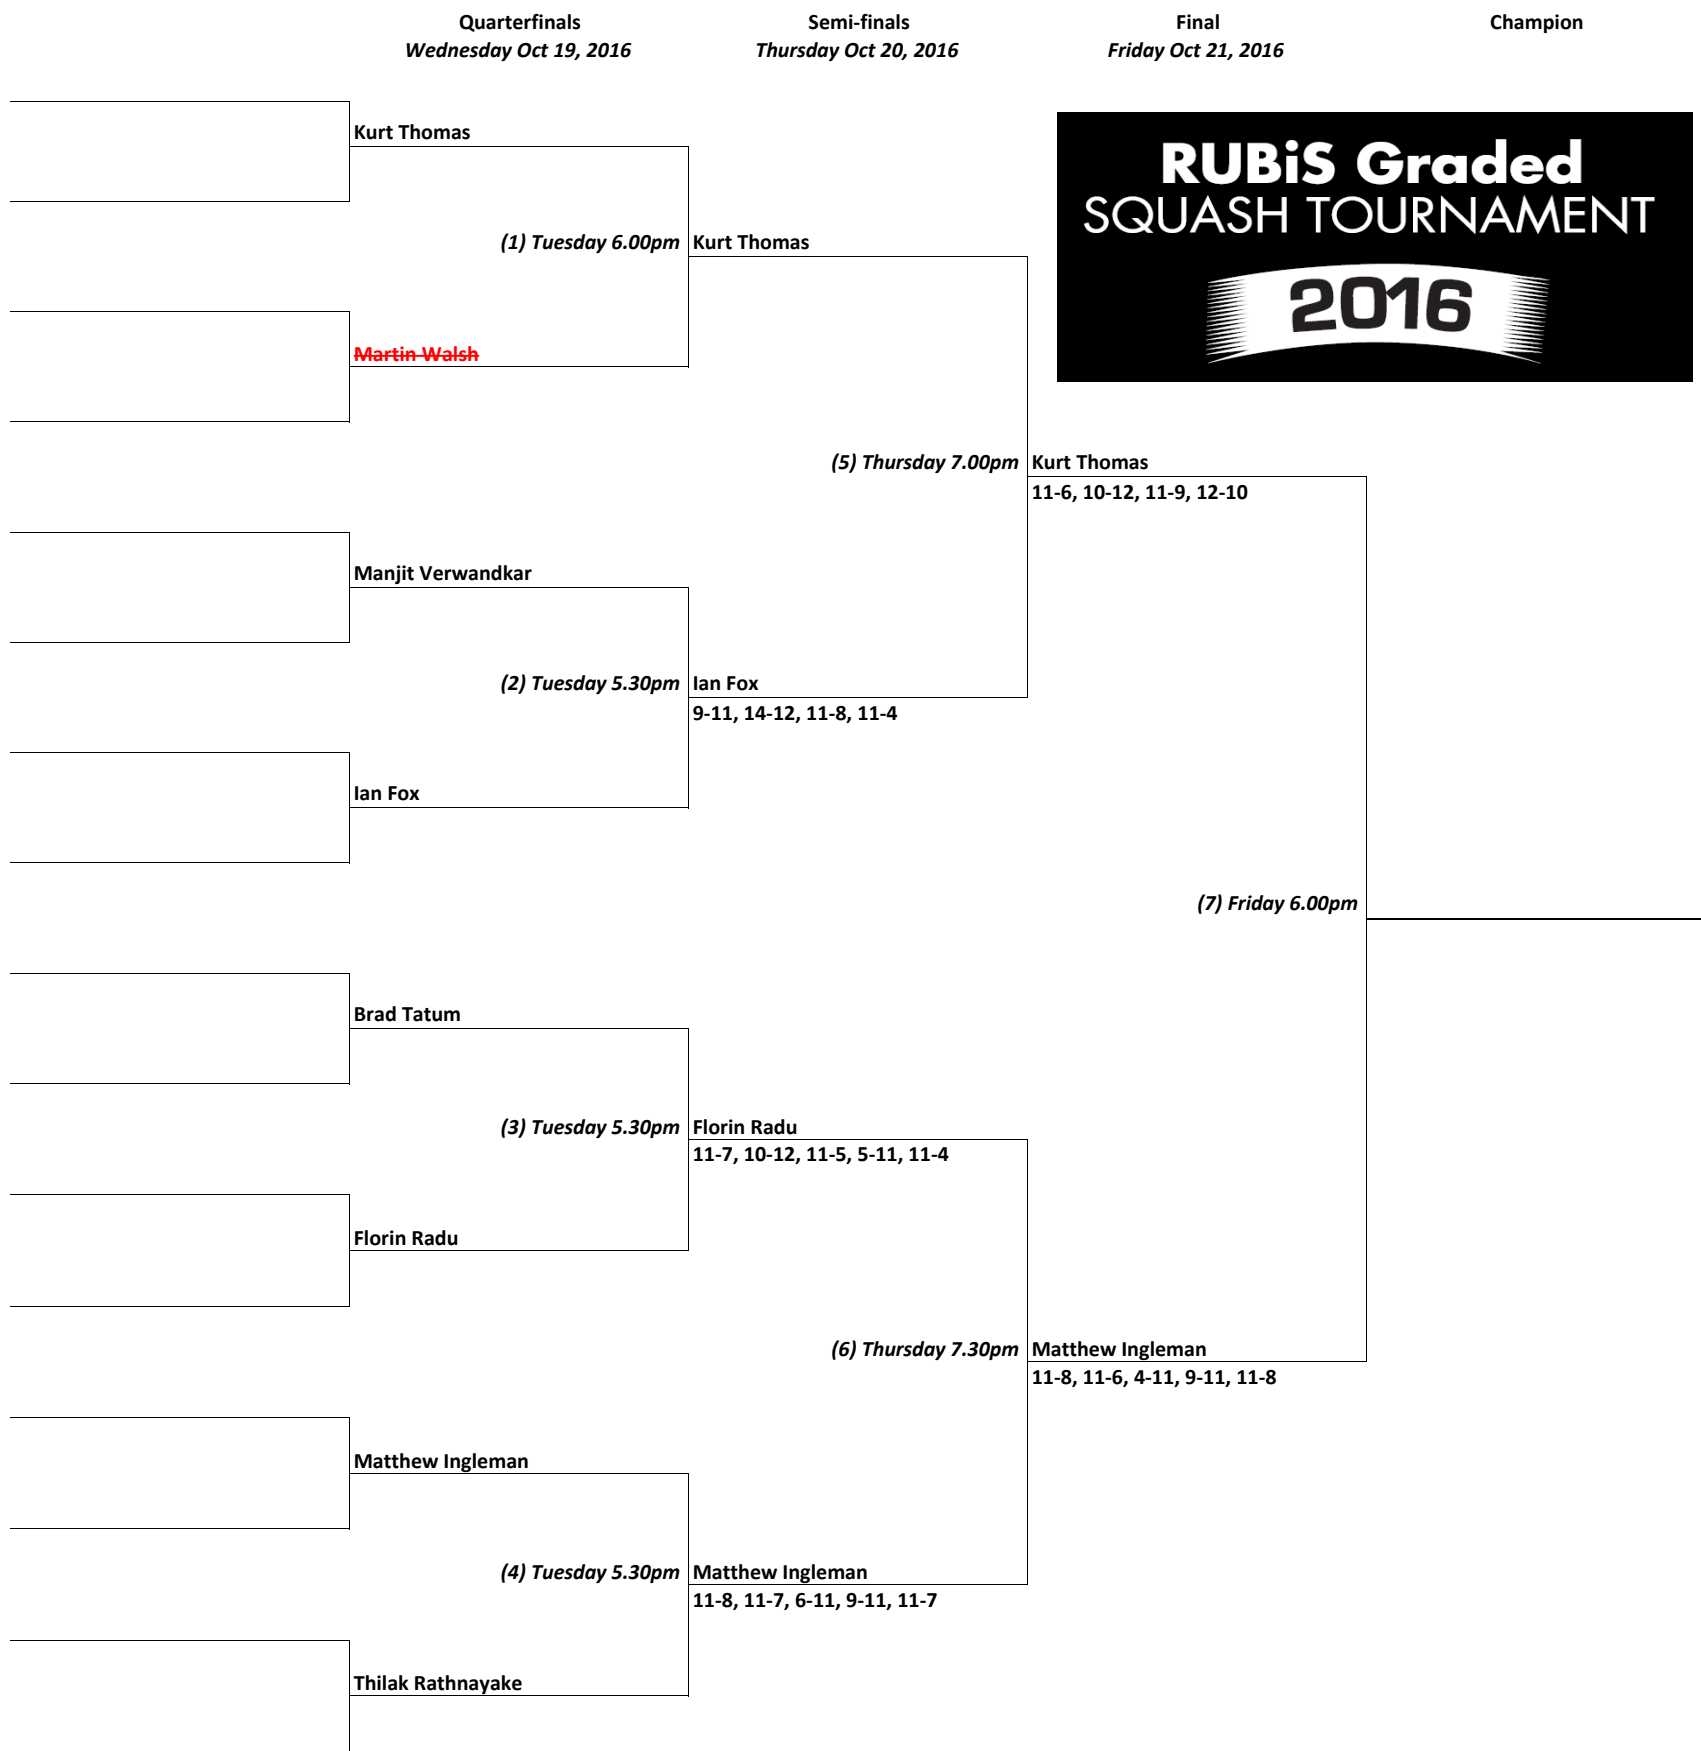

RUBIS Graded Squash Tournament - A Main Draw

RUBIS Graded Squash Tournament - A Division Plate

RUBIS Graded Squash Tournament - B Main Draw

RUBIS Graded Squash Tournament - B Division Plate

RUBIS Graded Squash Tournament - C Main Draw

RUBIS Graded Squash Tournament - C Division Plate

RUBIS Graded Squash Tournament - D Main Draw

RUBIS Graded Squash Tournament - D Division Plate

RUBIS Graded Squash Tournament - E Main Draw

RUBIS Graded Squash Tournament - E Division Plate

RUBIS Graded Squash Tournament - F Main Draw

RUBIS Graded Squash Tournament - F Division Plate

RUBIS Graded Squash Tournament - Junior Main Draw

RUBIS Graded Squash Tournament - Junior Division Plate