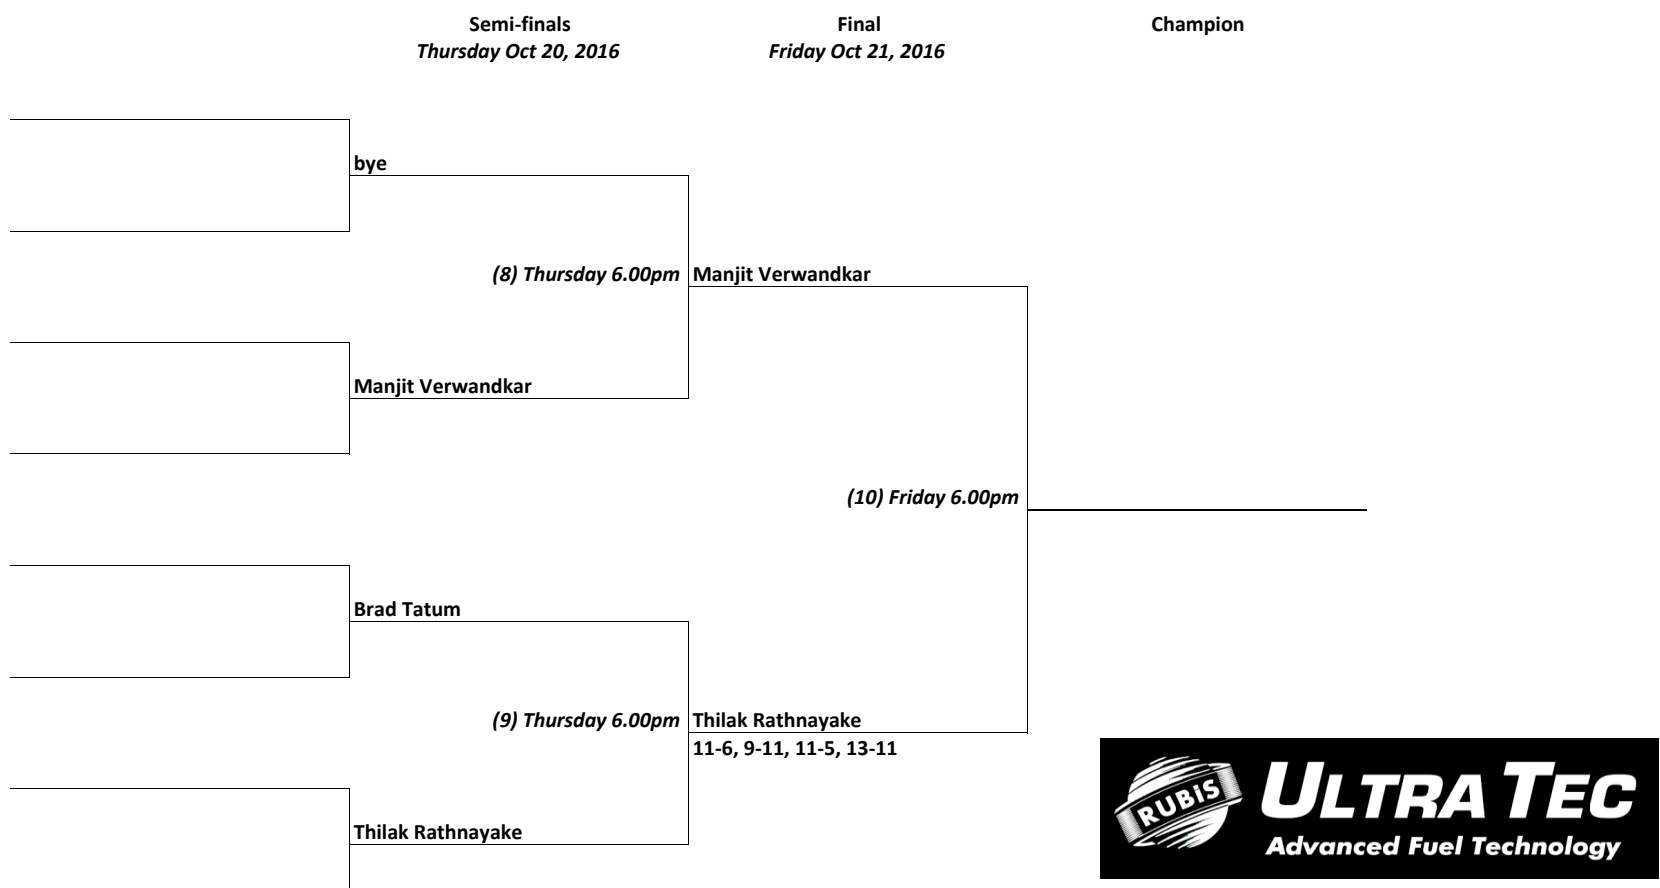

RUBIS Graded Squash Tournament - A Main Draw

RUBIS Graded Squash Tournament - A Division Plate

RUBIS Graded Squash Tournament - B Main Draw

RUBIS Graded Squash Tournament - B Division Plate

RUBIS Graded Squash Tournament - C Main Draw

RUBIS Graded Squash Tournament - C Division Plate

RUBIS Graded Squash Tournament - D Main Draw

RUBIS Graded Squash Tournament - D Division Plate

RUBIS Graded Squash Tournament - E Main Draw

RUBIS Graded Squash Tournament - E Division Plate

RUBIS Graded Squash Tournament - F Main Draw

RUBIS Graded Squash Tournament - F Division Plate

RUBIS Graded Squash Tournament - Junior Main Draw

RUBIS Graded Squash Tournament - Junior Division Plate