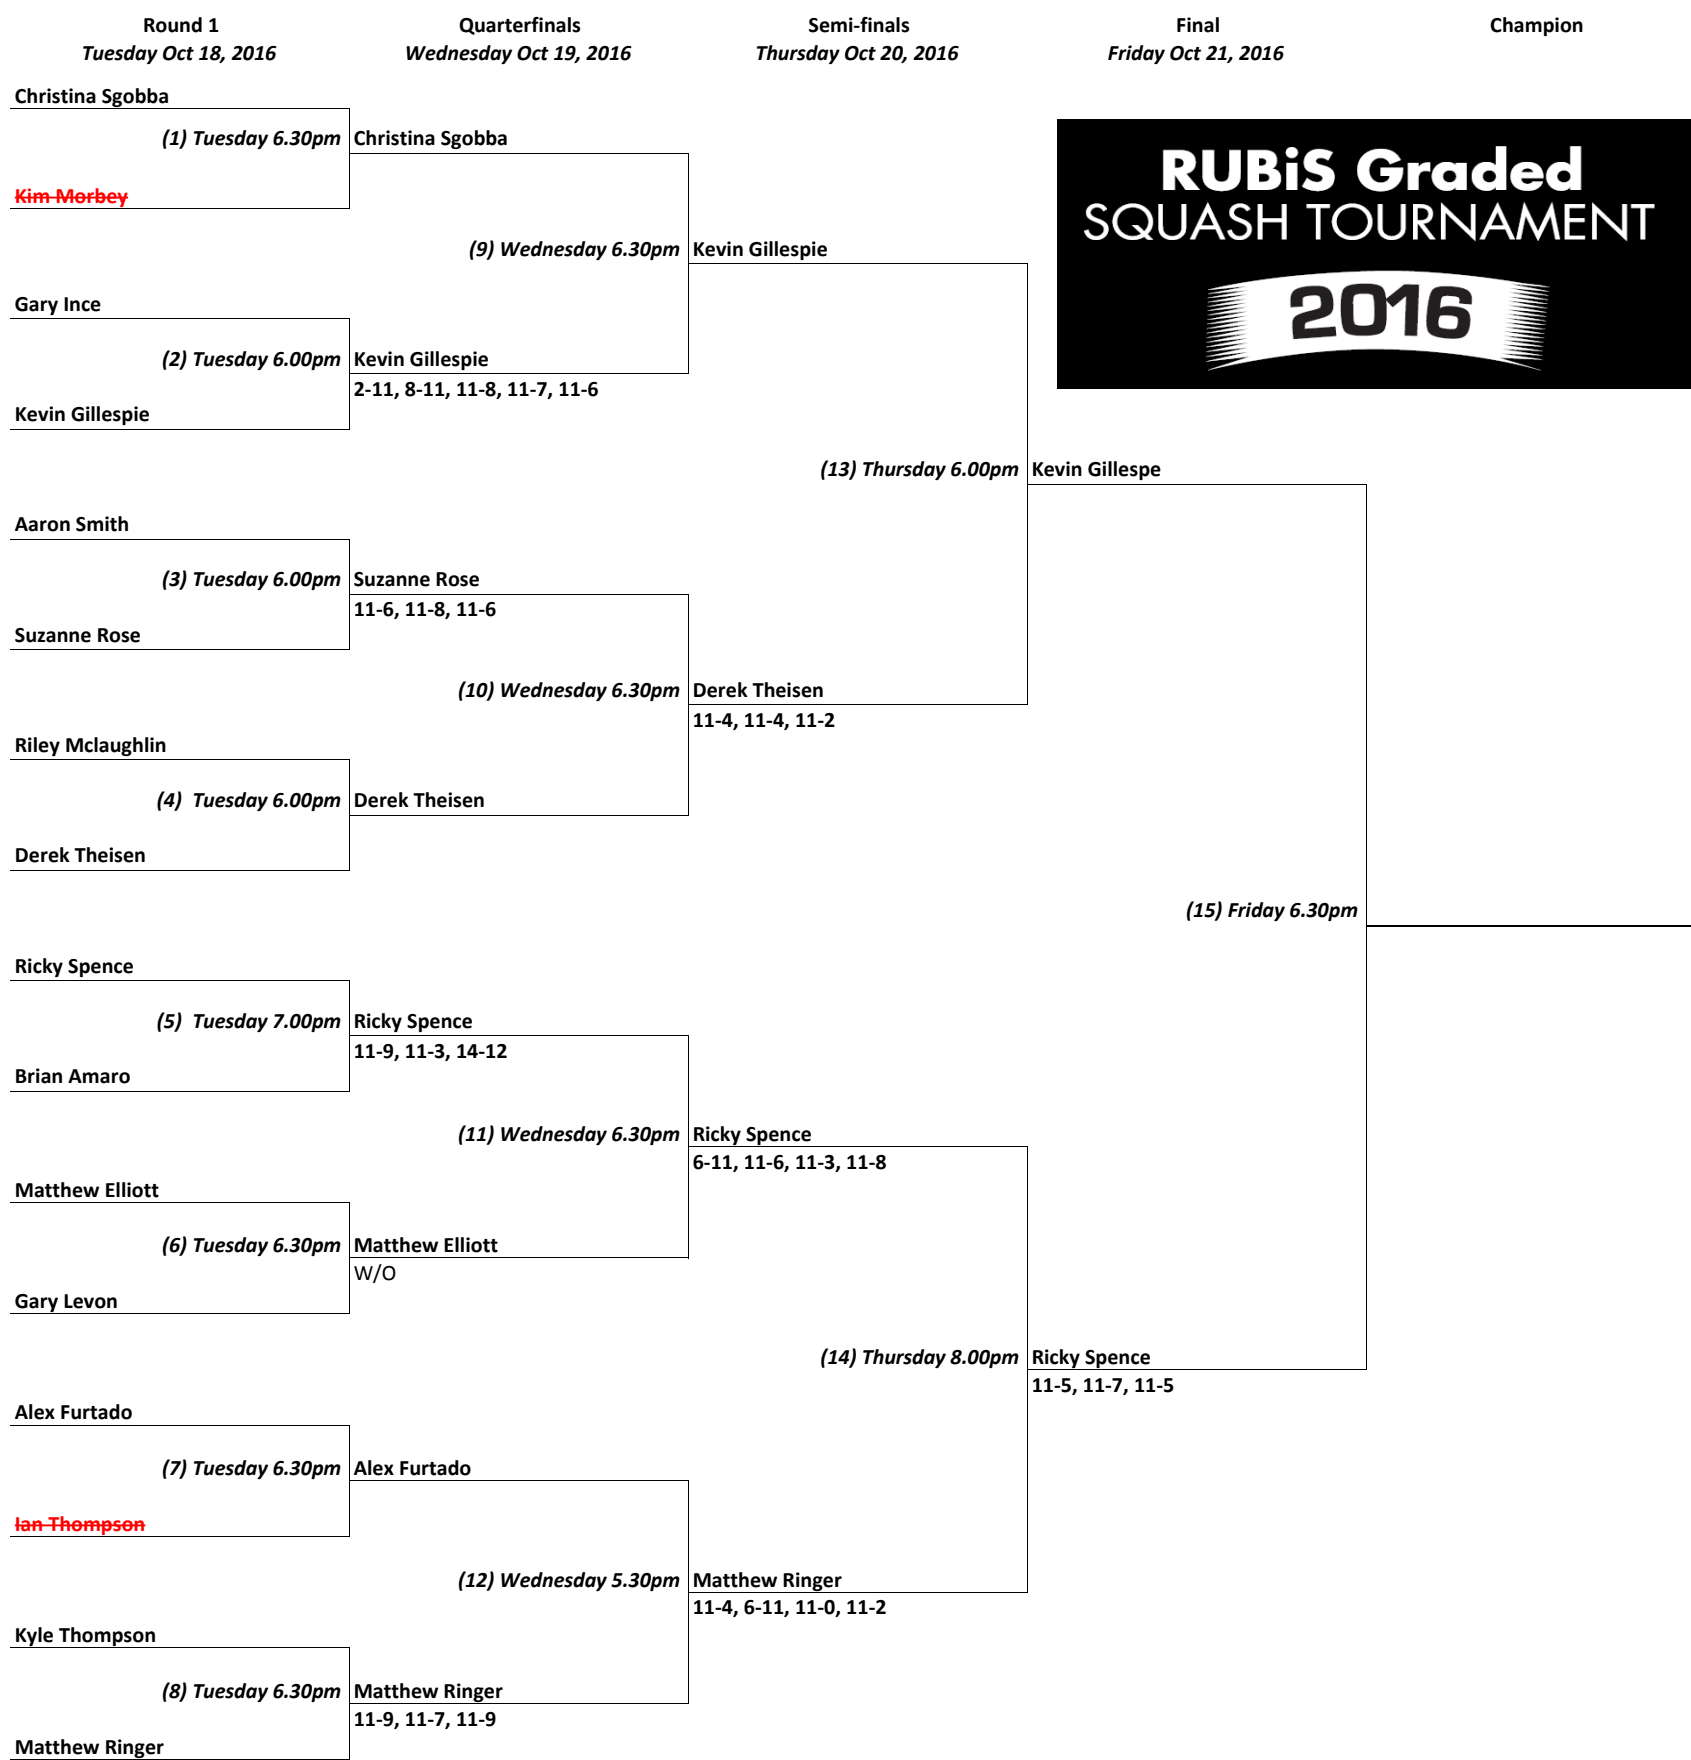

RUBIS Graded Squash Tournament - A Main Draw

RUBIS Graded Squash Tournament - A Division Plate

RUBIS Graded Squash Tournament - B Main Draw

RUBIS Graded Squash Tournament - B Division Plate

RUBIS Graded Squash Tournament - C Main Draw

RUBIS Graded Squash Tournament - C Division Plate

RUBIS Graded Squash Tournament - D Main Draw

RUBIS Graded Squash Tournament - D Division Plate

RUBIS Graded Squash Tournament - E Main Draw

RUBIS Graded Squash Tournament - E Division Plate

RUBIS Graded Squash Tournament - F Main Draw

RUBIS Graded Squash Tournament - F Division Plate

RUBIS Graded Squash Tournament - Junior Main Draw

RUBIS Graded Squash Tournament - Junior Division Plate