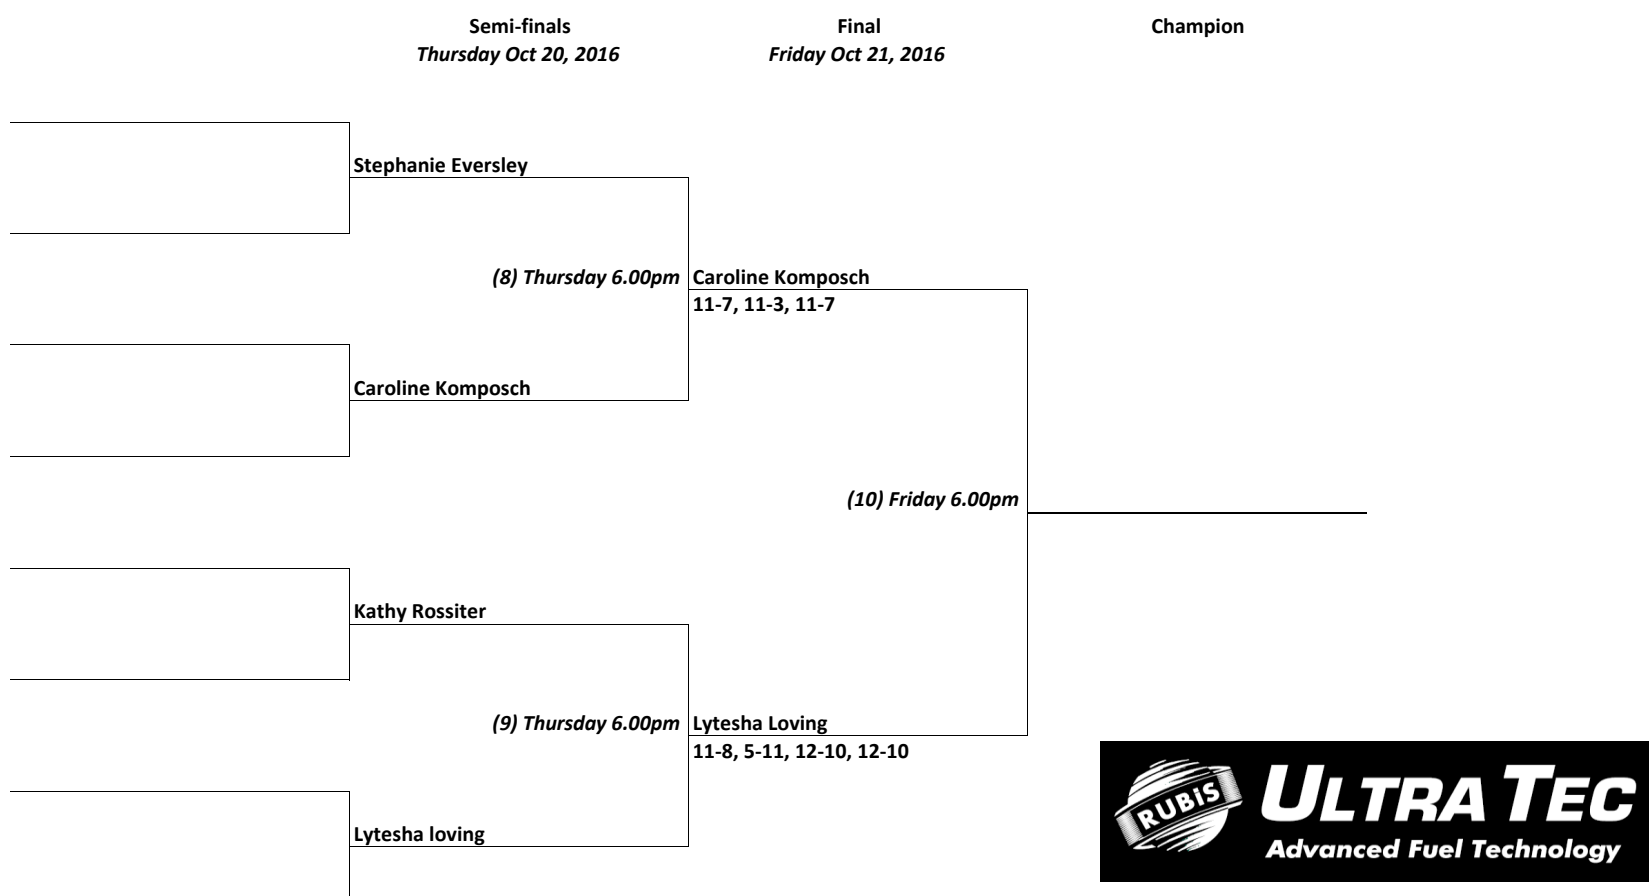

RUBIS Graded Squash Tournament - A Main Draw

RUBIS Graded Squash Tournament - A Division Plate

RUBIS Graded Squash Tournament - B Main Draw

RUBIS Graded Squash Tournament - B Division Plate

RUBIS Graded Squash Tournament - C Main Draw

RUBIS Graded Squash Tournament - C Division Plate

RUBIS Graded Squash Tournament - D Main Draw

RUBIS Graded Squash Tournament - D Division Plate

RUBIS Graded Squash Tournament - E Main Draw

RUBIS Graded Squash Tournament - E Division Plate

RUBIS Graded Squash Tournament - F Main Draw

RUBIS Graded Squash Tournament - F Division Plate

RUBIS Graded Squash Tournament - Junior Main Draw

RUBIS Graded Squash Tournament - Junior Division Plate