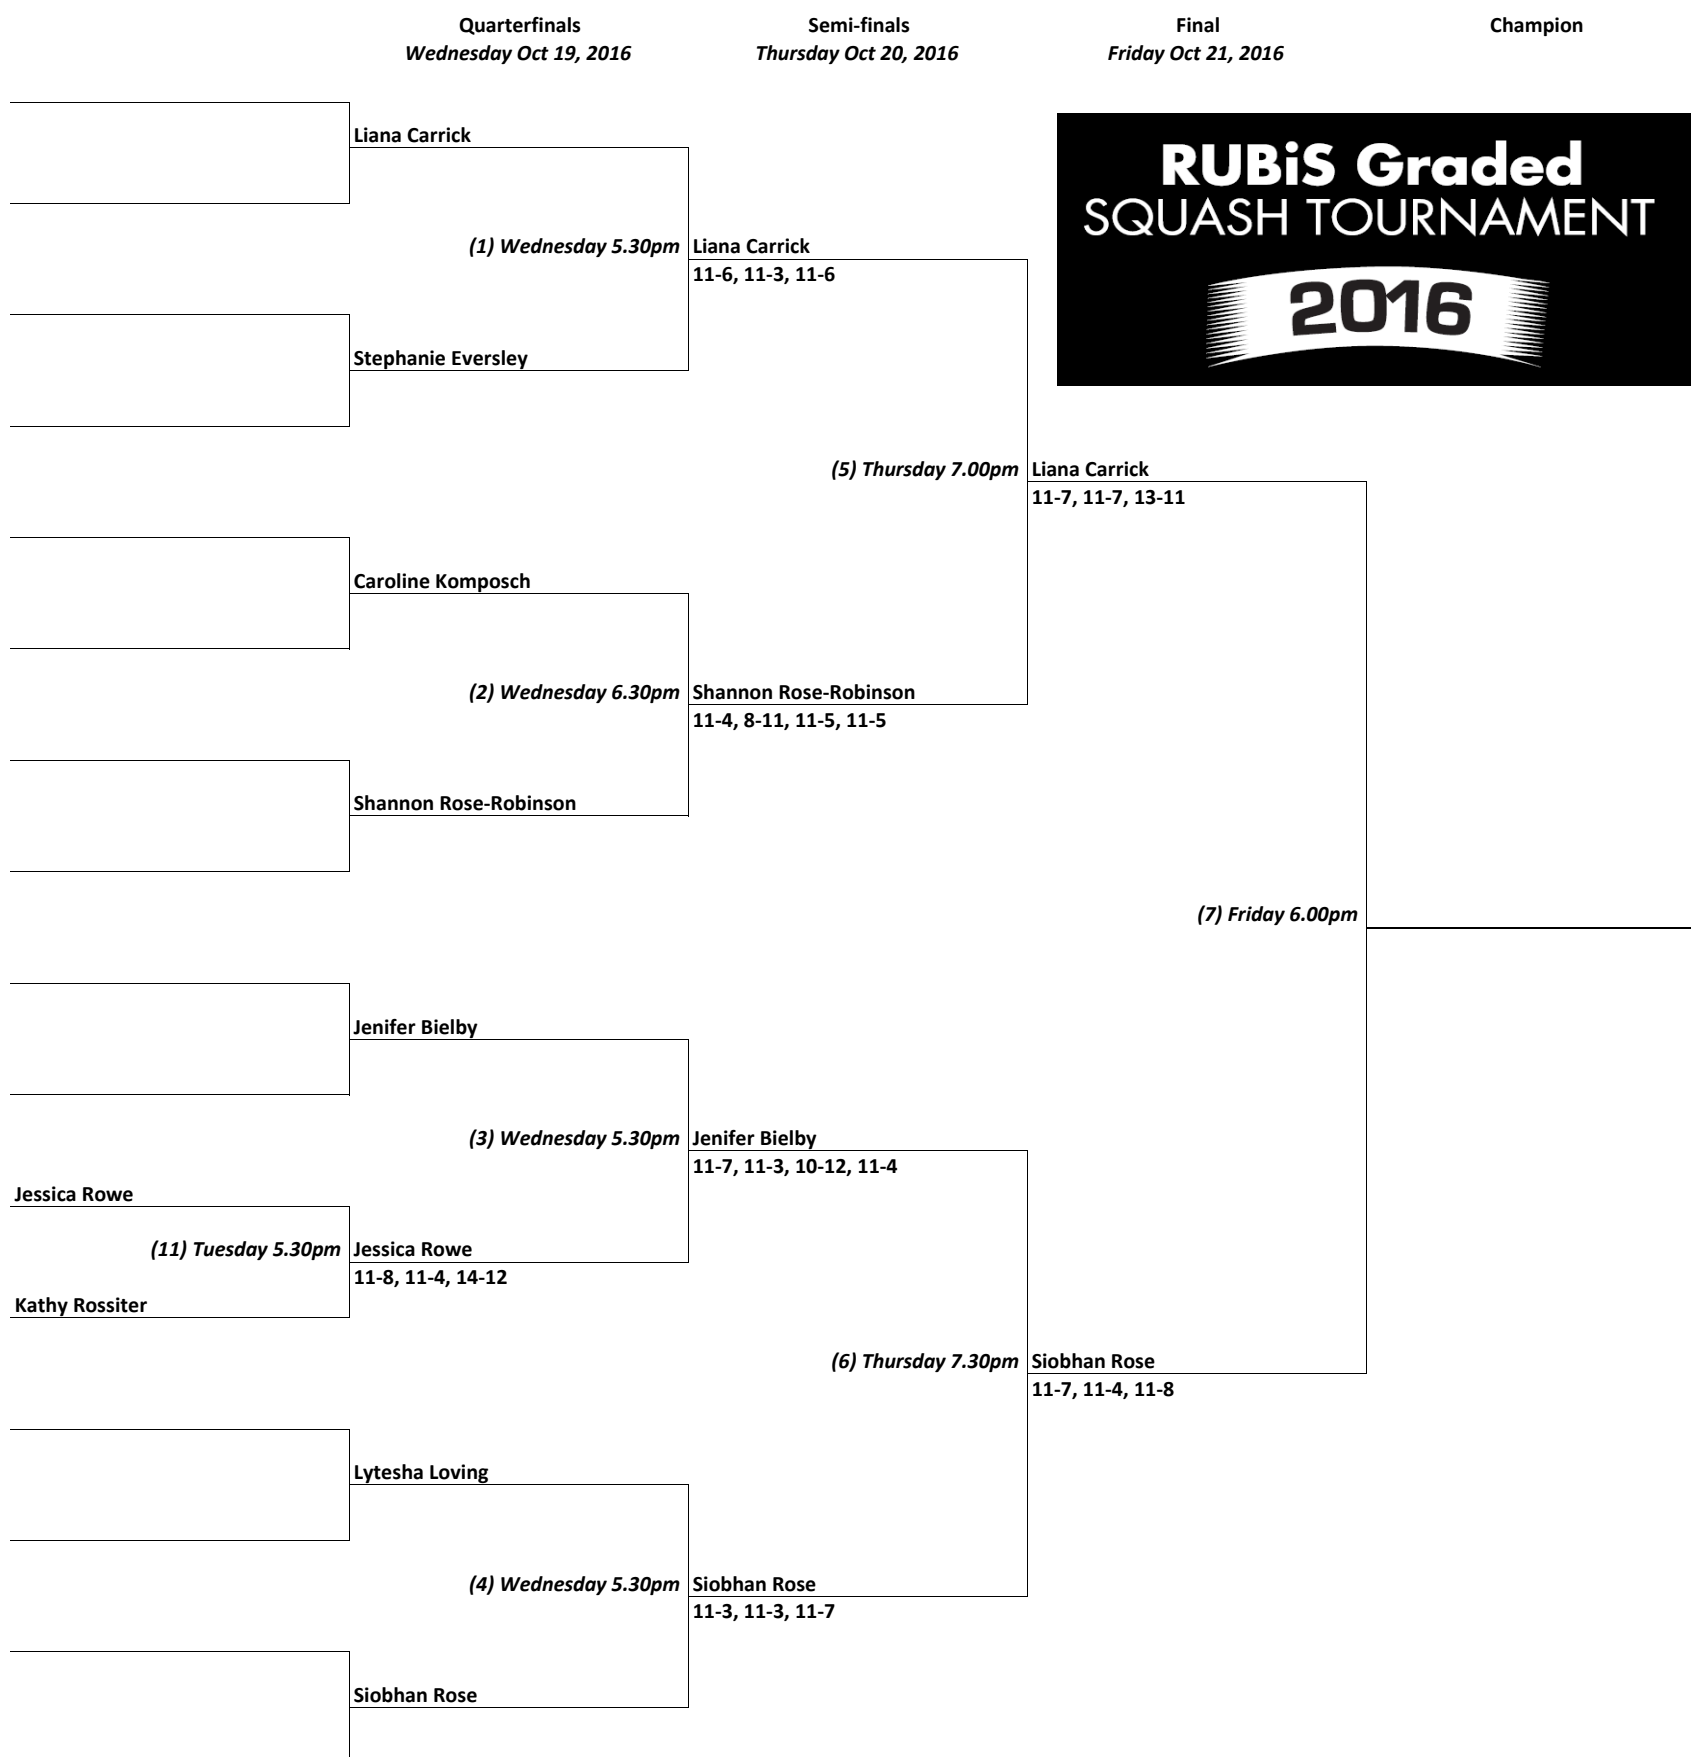

RUBIS Graded Squash Tournament - A Main Draw

RUBIS Graded Squash Tournament - A Division Plate

RUBIS Graded Squash Tournament - B Main Draw

RUBIS Graded Squash Tournament - B Division Plate

RUBIS Graded Squash Tournament - C Main Draw

RUBIS Graded Squash Tournament - C Division Plate

RUBIS Graded Squash Tournament - D Main Draw

RUBIS Graded Squash Tournament - D Division Plate

RUBIS Graded Squash Tournament - E Main Draw

RUBIS Graded Squash Tournament - E Division Plate

RUBIS Graded Squash Tournament - F Main Draw

RUBIS Graded Squash Tournament - F Division Plate

RUBIS Graded Squash Tournament - Junior Main Draw

RUBIS Graded Squash Tournament - Junior Division Plate