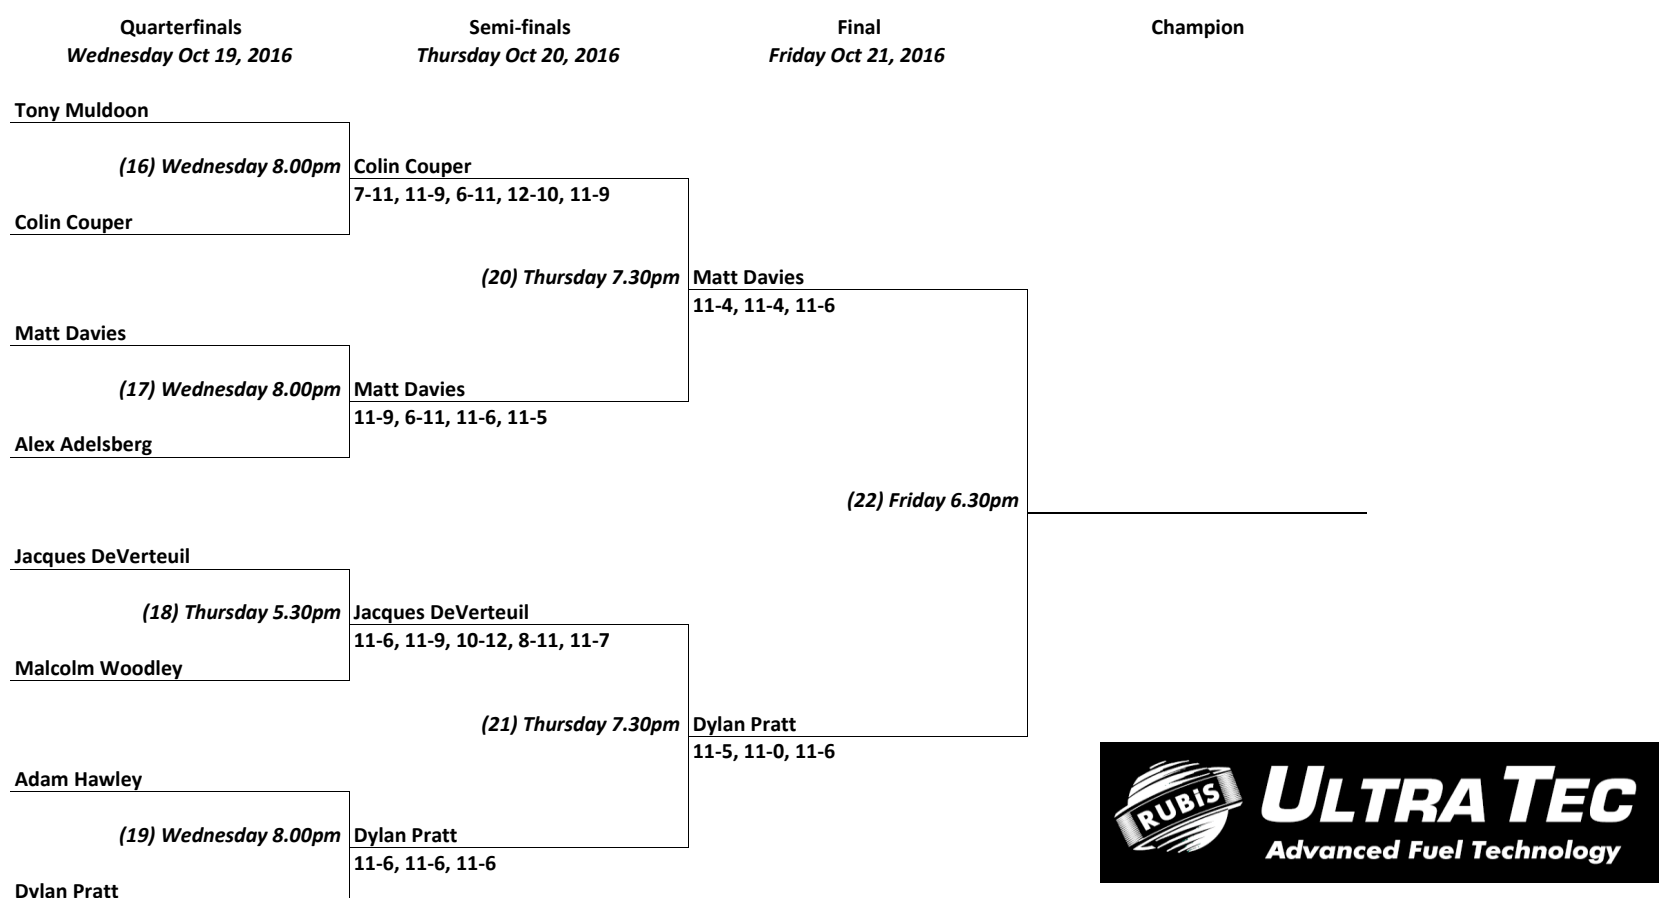

RUBIS Graded Squash Tournament - A Main Draw

RUBIS Graded Squash Tournament - A Division Plate

RUBIS Graded Squash Tournament - B Main Draw

RUBIS Graded Squash Tournament - B Division Plate

RUBIS Graded Squash Tournament - C Main Draw

RUBIS Graded Squash Tournament - C Division Plate

RUBIS Graded Squash Tournament - D Main Draw

RUBIS Graded Squash Tournament - D Division Plate

RUBIS Graded Squash Tournament - E Main Draw

RUBIS Graded Squash Tournament - E Division Plate